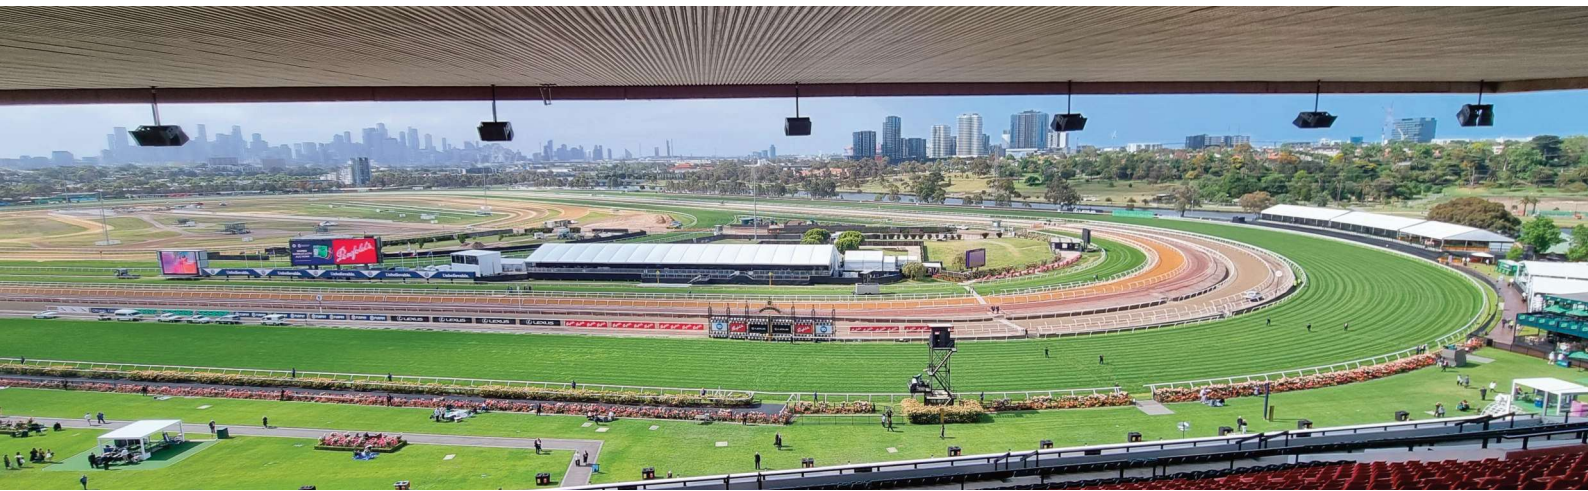

FASHION

RACING

STYLE

2024 MELBOURNE CUP CARNIVAL THE SKYLINE PRIVATE VENUE

There's just one place during Melbourne Cup Carnival to leave the ordinary far behind. A racing and dining package reserved purely for the exclusive few who enjoy more than just a mere taste of luxury, the Skyline Private Venue is the essence of style and good taste - in every sense of the word!

This premium dining, drinking and raceviewing package is the stuff that hosting and entertainment dreams are made of.

It's five-star everything:

Spot-on hospitality and the ultimate in service, design and quality. A full food-grazing and premium-drinks package provided by Crown Caterers to keep the energy levels high, and the mood as elevated as the space itself.

Best of all, it's set to the dramatic backdrop with the beauty of Melbourne's stunning cityscape filling the sky behind. There are even more sweeping views of the track itself, letting you and your guests revel in the thrill of the chase as the jockeys and thoroughbreds pursue their endless quest for glory and fame.

It's all waiting just for you in your Skyline Private Venue!

Package Inclusions:

- Private venue with spectacular views of the track, Winning Post and Melbourne city skyline
- Grazing menu served throughout the day
- All day drinks package, including beer, wine, premium spirits*, sparkling Mumm,** soft drinks
- Access to betting facilities
- Located in the Hill Stand with undercover reserved seating section directly outside the room.
- Dedicated Mercury Principle Event staff to look after you and your guests